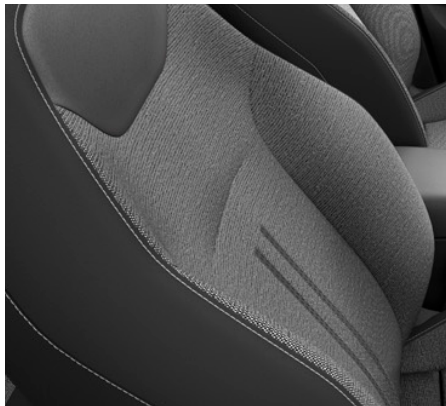

Upholsteries.

Dallas Textab - BK

SE SE+

Feinnappa Soul Leather - BL

XP XP+

SE SE+
SE+ SE+
Xperience XP
Xperience+ XP+
Standard
Optional

16:23

Normal