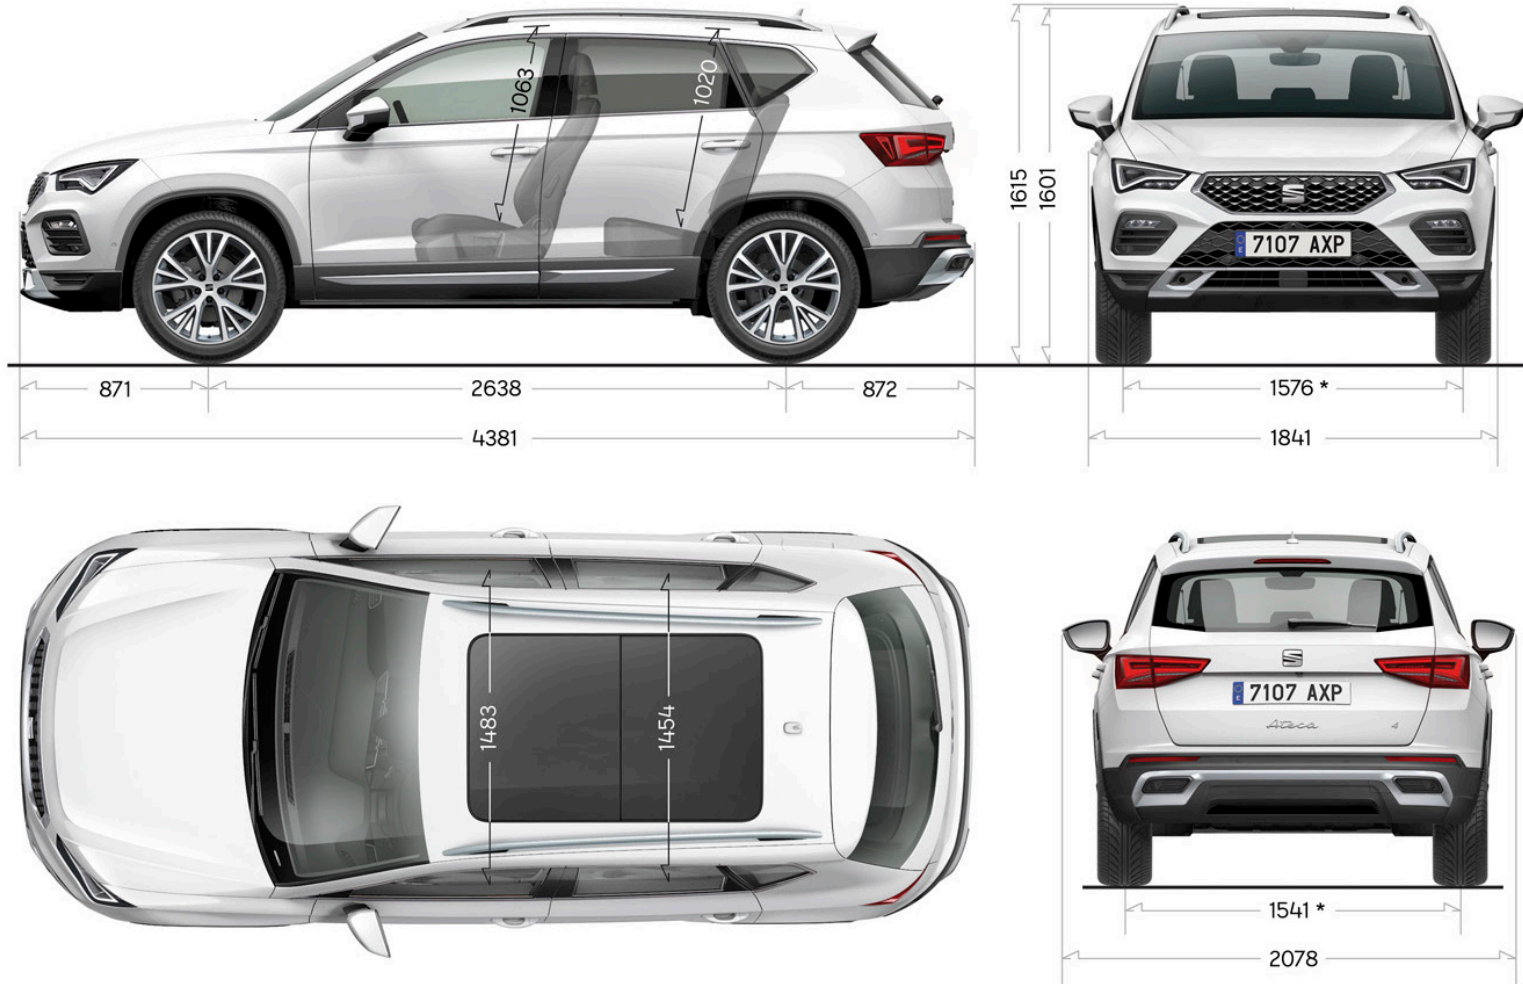

Ateca - Technical Information

Engine	KHP*WX	KHP*NX	KHP*NZ	KHP*FZ
Cylinder/Valve (total)	3/12	4/16		
Displacement	999	1498		1986
Cylinder bore and stroke (mm)	74.5/76.4	74.5 / 85.9		81.0/95.5
Compression ratio	11.5	10.5		16.0
Maximum power (kW (HP)/rpm)	81 (110)/5500	110 (150)/5000-6000		110 (150)/3000-4200
Maximum torque (Nm/rpm)	200/2000-3000	250/1500-4000		360/1600-2750
Atmospheric/Supercharged	Turbocharged			
Fuel type	Petrol			Diesel

Performance

Maximum speed (km/h)	180	202		
Acceleration 0-80 km/h (s)	7.4	6.4		6.1
Acceleration 0-100 km/h (s)	11.3	9.0		

Other Information

Turning diameter (m)	10.8			
Gearbox Type	6-Speed Man		7-Speed DSG	
Length/width/height (mm)	4381 / 1841 / 1601 (1615 - Incl. Roof Rails)			
Wheelbase (mm)	2638			
Boot capacity (l)	510			
Fuel tank capacity (l)	50			
Maximum towing weight without brake (kg)	670	700		750
Maximum towing weight w/brake 12% (kg)	1300	1800	1600	1800

Dimensions

* Model with 215/60 R16 ET43