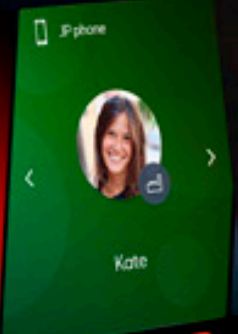

16:23

Normal

20.5°C

Full

Signal

Bluetooth

Phone

Red indicator