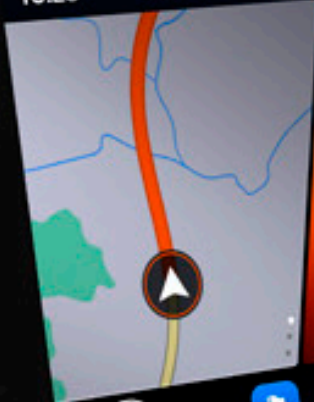

16:23

Normal

20.5°C

Full

Signal

Bluetooth

Phone

Red indicator